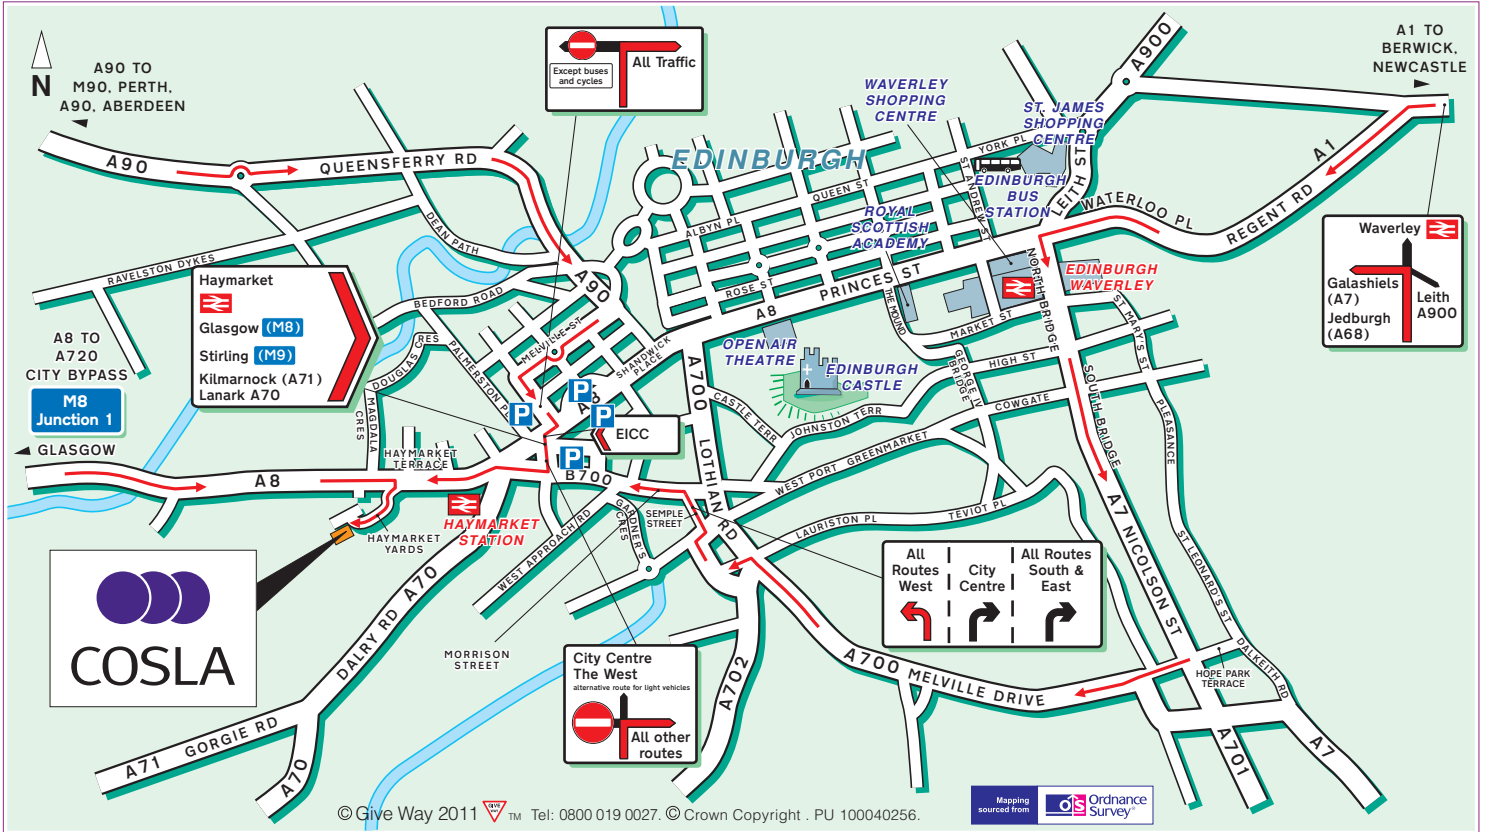

COSLA

Verity House, 19 Haymarket Yards, Edinburgh, EH12 5BH
Tel: +44 (0)131 474 9200 Fax: +44 (0)131 474 9292

For further travel info please visit www.edintravel.org

Public Transport

By Rail, Haymarket Station.
Approximately 5 minutes walk.
For information on train operators and times phone National Rail Enquiries on 0845 7484950.

By Air, Edinburgh Airport.
Approximately 15 minutes away.

Email: enquiries@cosla.gov.uk

Website: www.cosla.gov.uk